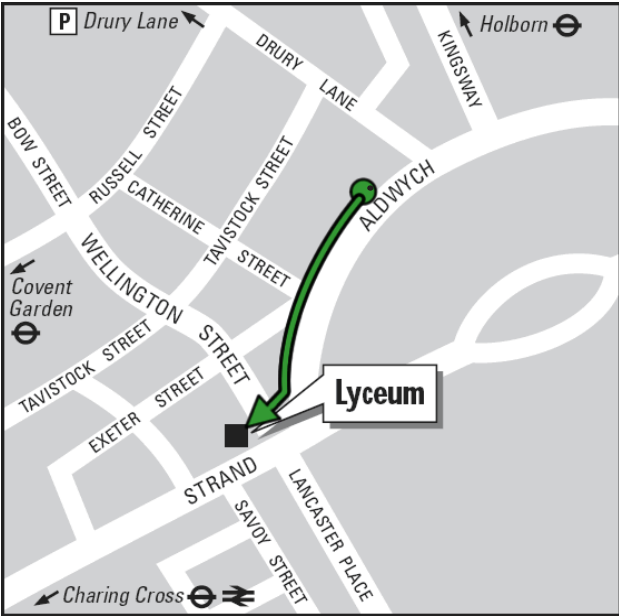

A step-free route from the Waldorf Hilton Hotel to the Lyceum Theatre.

1

This map takes you from the Waldorf Hilton Hotel to the Lyceum Theatre on Wellington Street.

The journey is around 170 metres long.
It should take around 5 minutes to finish.

Under each picture is a time-bar to show you how much of the journey there is to go.

 = the length of travel for each part of the journey.

 = the length of travel already completed.

Get off the bus on the Aldwych, outside the Waldorf Hotel.

Go past bus stop D and the Novello Theatre. Cross over at the level crossing at the corner of Catherine Street.

Keep going along Aldwych to Wellington Street.

A step-free route from the Waldorf Hilton Hotel to the Lyceum Theatre. 2