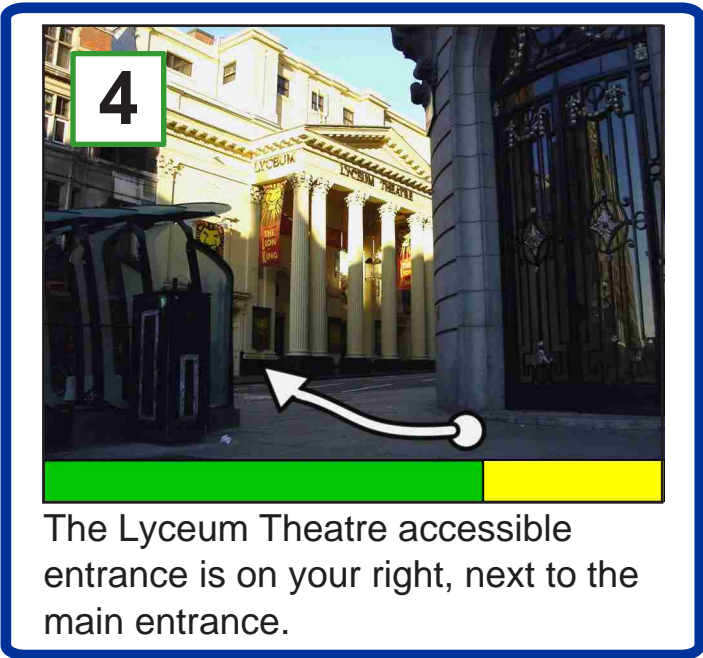

A step-free route from the Waldorf Hilton Hotel to the Lyceum Theatre.

1

This map takes you from the Waldorf Hilton Hotel to the Lyceum Theatre on Wellington Street.

The journey is around 170 metres long.
It should take around 5 minutes to finish.

Under each picture is a time-bar to show you how much of the journey there is to go.

 = the length of travel for each part of the journey.

 = the length of travel already completed.

Get off the bus on the Aldwych, outside the Waldorf Hotel.

Go past bus stop D and the Novello Theatre. Cross over at the level crossing at the corner of Catherine Street.

Keep going along Aldwych to Wellington Street.

A step-free route from the Waldorf Hilton Hotel to the Lyceum Theatre. 2