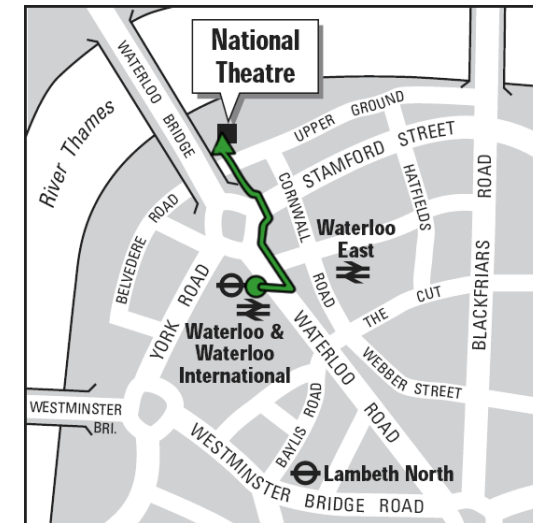

A step-free route from Waterloo Station to the (Olivier, Lyttelton and Cottesloe) National Theatre. 3

National Theatre

South Bank SE1 9PX

Tickets online: www.officiallondontheatre.co.uk/buy

Theatre access information

Web: www.officiallondontheatre.co.uk

Email: access@solttma.co.uk

London travel information

Web: www.tfl.gov.uk/journeyplanner

Email: travinfo@tfl.gov.uk

Telephone: +44 (0)20 7222 1234

London Theatre Guide

Photo Access Maps created by Enabled London and commissioned by the Visitor Development and Access Initiative (Get into London Theatre), funded and supported by:

MAYOR OF LONDON

Photo Access Maps by: