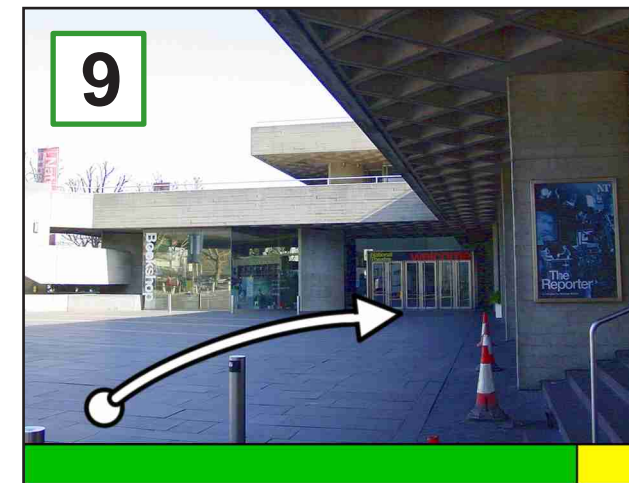

 = the length of travel for each part of the journey.

 = the length of travel already completed.

From Waterloo Station come out onto Waterloo Road.

Cross over at the pedestrian crossing in front of you.

Turn left and go along Waterloo Road. Go under the bridges.

A step-free route from Waterloo Station to the ² (Olivier, Lyttelton and Cottesloe) National Theatre.

Follow the footpath toward the Imax Cinema. This goes uphill.

Cross at Stamford Street pedestrian crossing. Follow the footpath around the corner.

Follow the footpath on the righthand side.

Go past the buildings. The footpath goes downhill towards the National Theatre.

Follow the footpath to the corner of the National Theatre building.

Turn right for the National Theatre main entrance. There are automatic doors on the right of the main doors.