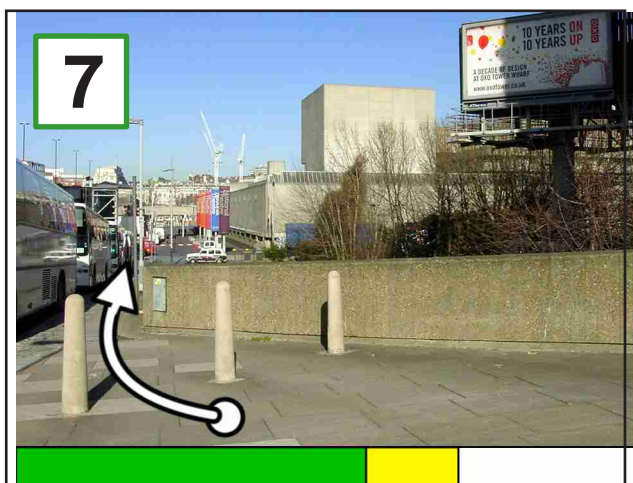

 = the length of travel for each part of the journey.

 = the length of travel already completed.

From Waterloo Station come out onto Waterloo Road.

Cross over at the pedestrian crossing in front of you.

Turn left and go along Waterloo Road. Go under the bridges.

A step-free route from Waterloo Station to the ² (Olivier, Lyttelton and Cottesloe) National Theatre.

Follow the footpath toward the Imax Cinema. This goes uphill.

Cross at Stamford Street pedestrian crossing. Follow the footpath around the corner.

Follow the footpath on the righthand side.

Go past the buildings. The footpath goes downhill towards the National Theatre.

Follow the footpath to the corner of the National Theatre building.

Turn right for the National Theatre main entrance. There are automatic doors on the right of the main doors.