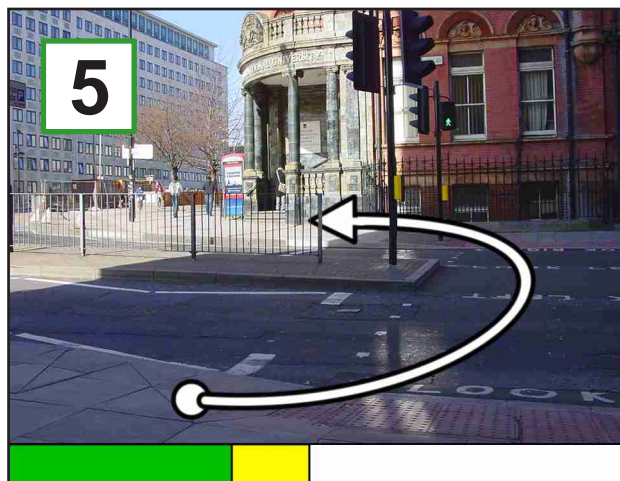

 = the length of travel for each part of the journey.

 = the length of travel already completed.

From Waterloo Station come out onto Waterloo Road.

Cross over at the pedestrian crossing in front of you.

Turn left and go along Waterloo Road. Go under the bridges.

A step-free route from Waterloo Station to the ² (Olivier, Lyttelton and Cottesloe) National Theatre.

Follow the footpath toward the Imax Cinema. This goes uphill.

Cross at Stamford Street pedestrian crossing. Follow the footpath around the corner.

Follow the footpath on the righthand side.

Go past the buildings. The footpath goes downhill towards the National Theatre.

Follow the footpath to the corner of the National Theatre building.

Turn right for the National Theatre main entrance. There are automatic doors on the right of the main doors.