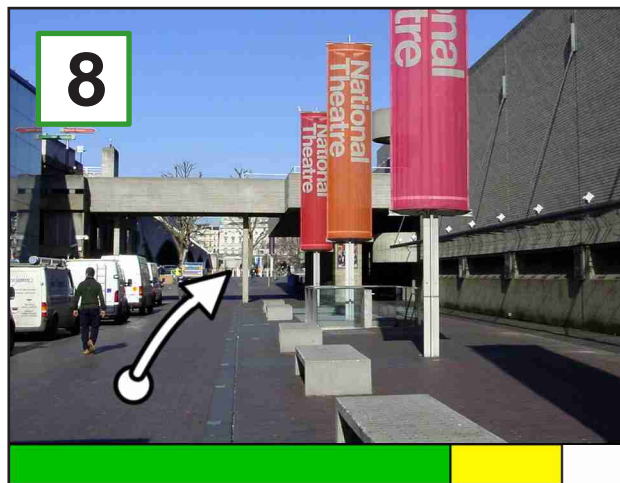

 = the length of travel for each part of the journey.

 = the length of travel already completed.

From Waterloo Station come out onto Waterloo Road.

Cross over at the pedestrian crossing in front of you.

Turn left and go along Waterloo Road. Go under the bridges.

A step-free route from Waterloo Station to the ² (Olivier, Lyttelton and Cottesloe) National Theatre.

Follow the footpath toward the Imax Cinema. This goes uphill.

Cross at Stamford Street pedestrian crossing. Follow the footpath around the corner.

Follow the footpath on the righthand side.

Go past the buildings. The footpath goes downhill towards the National Theatre.

Follow the footpath to the corner of the National Theatre building.

Turn right for the National Theatre main entrance. There are automatic doors on the right of the main doors.

A step-free route from Waterloo Station to the (Olivier, Lyttelton and Cottesloe) National Theatre. 3

National Theatre

South Bank SE1 9PX

Tickets online: www.officiallondontheatre.co.uk/buy

Theatre access information