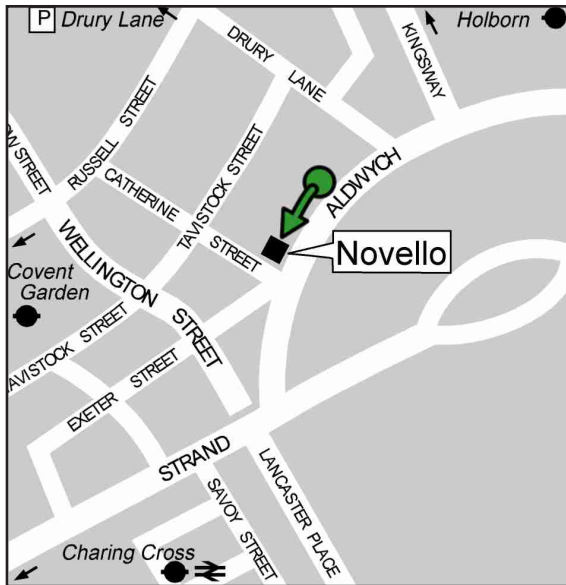

## A step-free route from the Waldorf Hilton Hotel to the Novello Theatre.

1

This map takes you from the Waldorf Hilton Hotel to the Novello Theatre.

The journey is around 70 metres long.  
It should take around 5 minutes to finish.

Under each picture is a time-bar to show you how much of the journey there is to go.

 = the length of travel for each part of the journey

 = the length of travel already completed.

Get off the bus on the Aldwych, outside the Waldorf Hotel.

Go past bus stop D to the Novello Theatre on the corner of Catherine Street.

Continue going straight ahead. You will pass a coloured sculpture on your left.

# A step-free route from the Waldorf Hilton Hotel to the Novello Theatre.

2