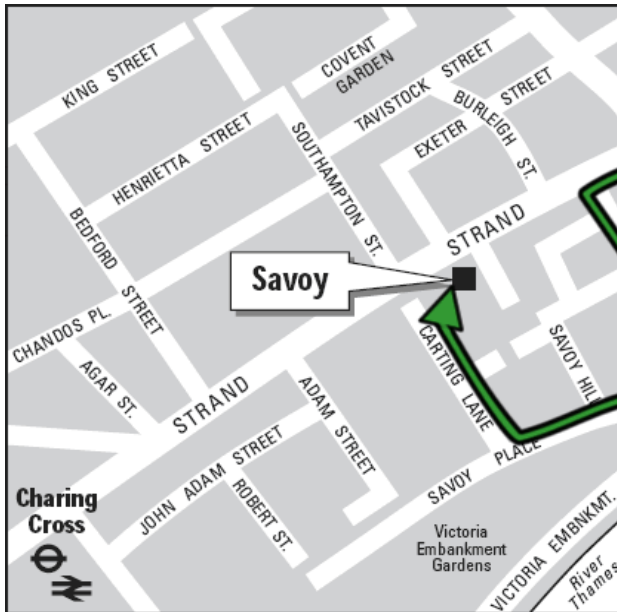

A step-free route from the Waldorf Hilton Hotel to the Savoy Theatre's accessible entrance.

3

London Theatre Guide

Savoy Theatre

The Strand, WC2R 0ET

Tickets online: www.officiallondontheatre.co.uk/buy

Theatre access information

Web: www.officiallondontheatre.co.uk

Email: access@solttma.co.uk

London travel information

Web: www.tfl.gov.uk/journeyplanner

Email: travinfo@tfl.gov.uk

Telephone: +44 (0)20 7222 1234