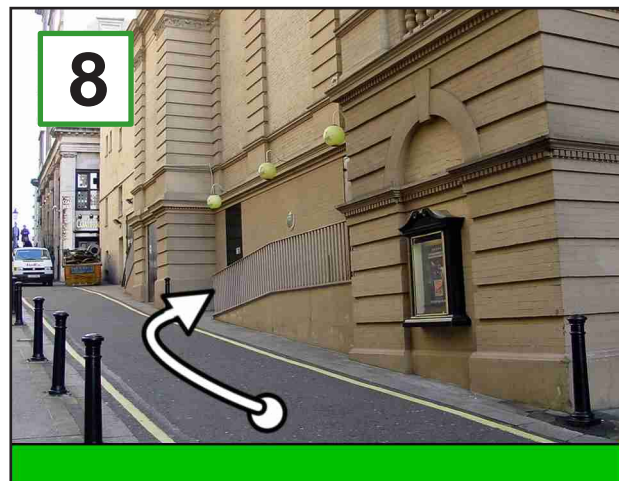

Turn left and go down to the bottom of Savoy Street. This goes downhill and is quite steep.

Turn right at the end of Savoy Street and go along Savoy Place. Go past the Savoy Hotel entrance.

Turn right to go up Carting Lane. This is uphill and quite steep. You may need to travel up the road.

On your right is the ramped entrance to the Savoy Theatre.