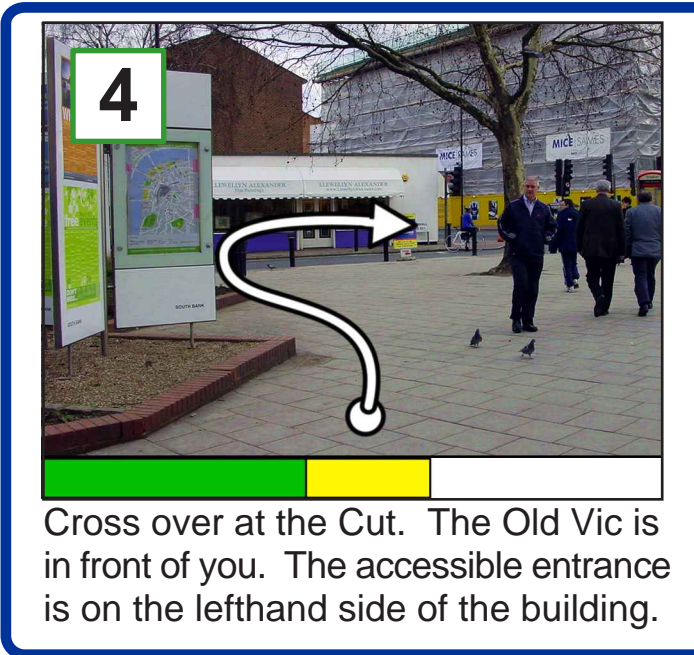

A step-free route from Waterloo Station to the Young Vic Theatre.

1

London Theatre Guide

London Theatre
Guide map
number:

40

This map takes you from Waterloo station to the Young Vic Theatre on the Cut.

The journey is around 380 metres long.
It should take around 5 minutes to finish.
If you have difficulty getting about, it could take 10 minutes.

Under each picture is a time-bar to show you how much of the journey there is to go.

 = the length of travel for each part of the journey.

 = the length of travel already completed.

From Waterloo Station come out on to Waterloo Road

Cross over at the pedestrian crossing in front of you.

Turn right and go along Waterloo Road, keep going past bus stop D.

A step-free route from Waterloo Station to the Young Vic Theatre. 2

London Theatre Guide