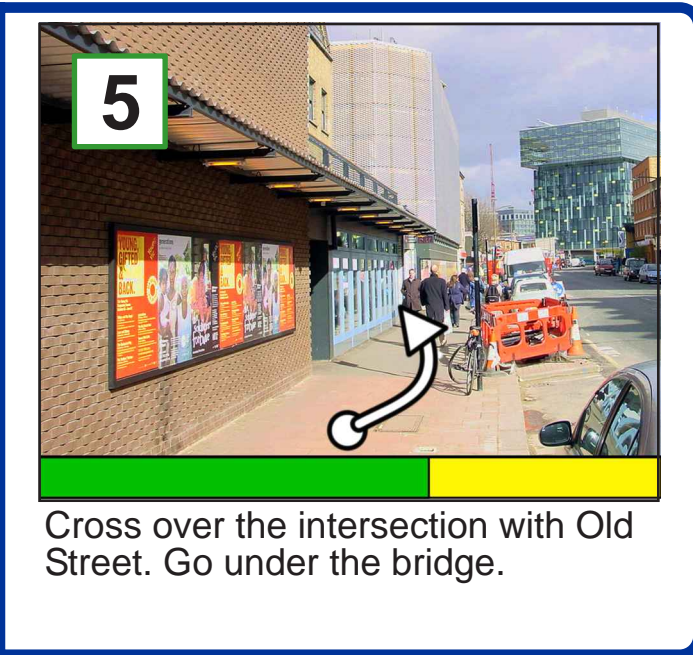

A step-free route from Waterloo Station to the Young Vic Theatre.

1

London Theatre Guide

London Theatre
Guide map
number:

40

This map takes you from Waterloo station to the Young Vic Theatre on the Cut.

The journey is around 380 metres long.
It should take around 5 minutes to finish.
If you have difficulty getting about, it could take 10 minutes.

Under each picture is a time-bar to show you how much of the journey there is to go.

 = the length of travel for each part of the journey.

 = the length of travel already completed.

From Waterloo Station come out on to Waterloo Road

Cross over at the pedestrian crossing in front of you.

Turn right and go along Waterloo Road, keep going past bus stop D.

A step-free route from Waterloo Station to the Young Vic Theatre. 2

London Theatre Guide