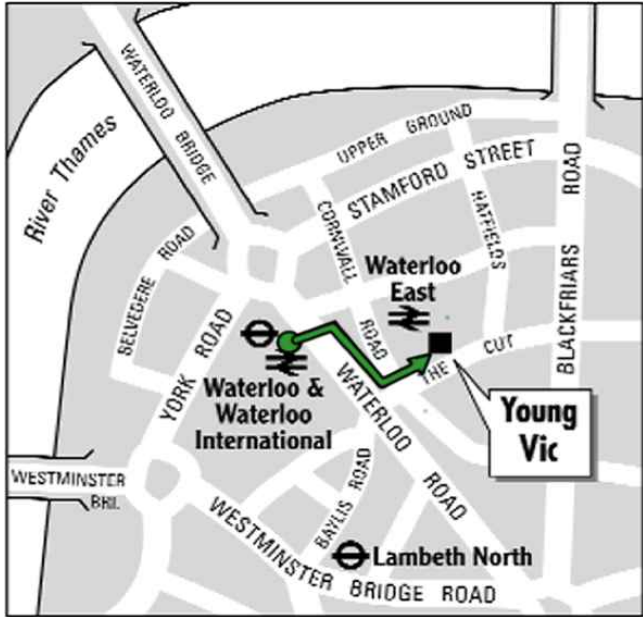

A step-free route from Waterloo Station to the Young Vic Theatre.

1

London Theatre Guide

London Theatre
Guide map
number:

40

This map takes you from Waterloo station to the Young Vic Theatre on the Cut.

The journey is around 380 metres long.
It should take around 5 minutes to finish.
If you have difficulty getting about, it could take 10 minutes.

Under each picture is a time-bar to show you how much of the journey there is to go.

 = the length of travel for each part of the journey.

 = the length of travel already completed.

From Waterloo Station come out on to Waterloo Road

Cross over at the pedestrian crossing in front of you.

Turn right and go along Waterloo Road, keep going past bus stop D.

A step-free route from Waterloo Station to the Young Vic Theatre. 2

London Theatre Guide